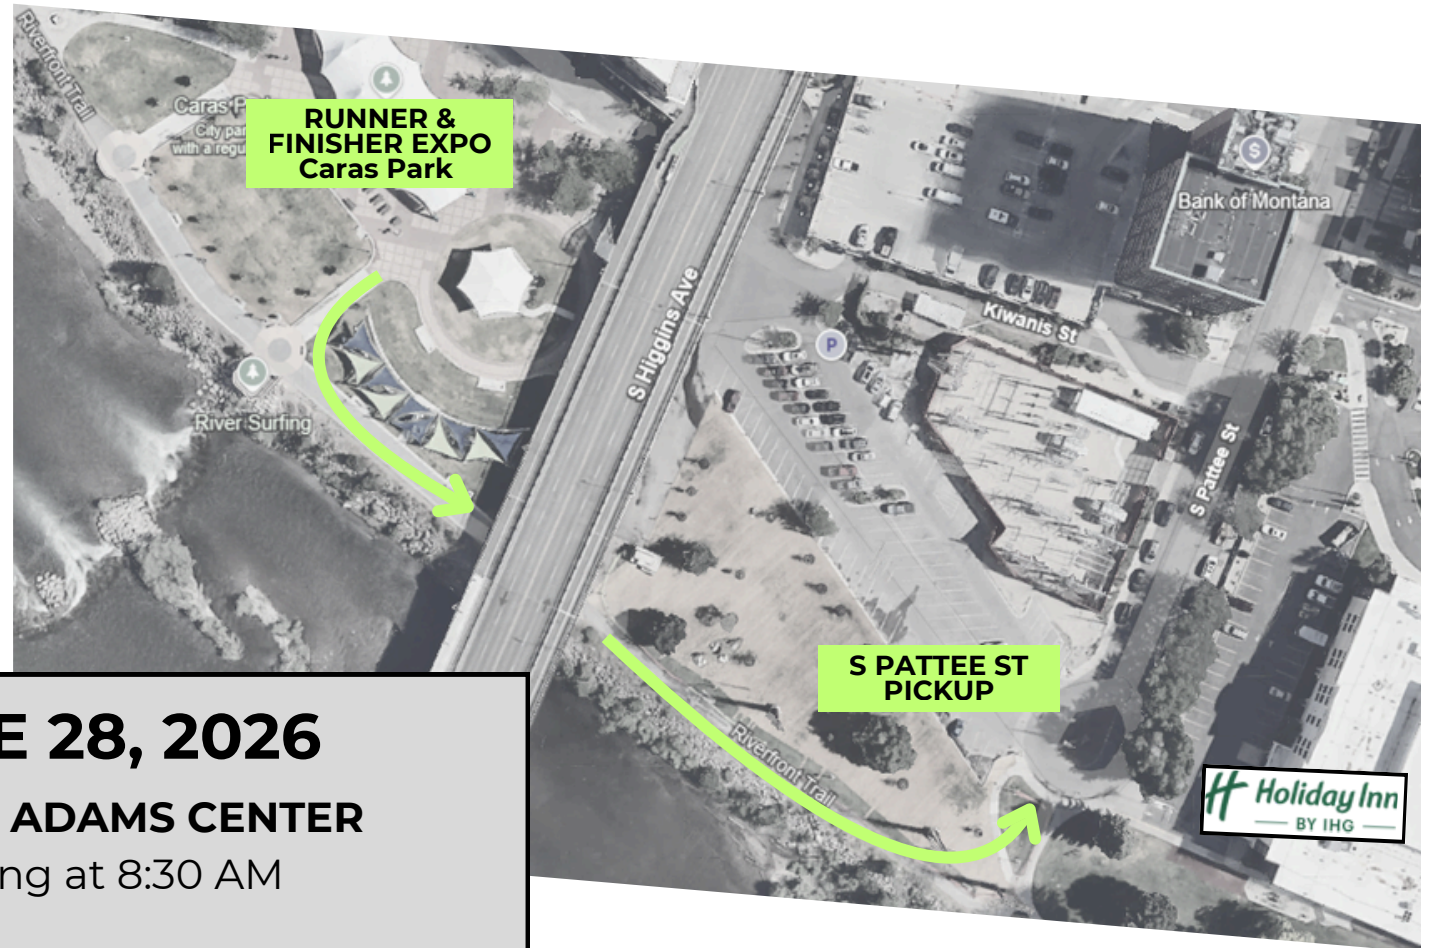

# ALL SHUTTLE **PICKUPS** RETURN TO PARKING

Adjacent to Holiday Inn | South Pattee Ave & River Front Trail

## SUNDAY, JUNE 28, 2026

→ RETURNING TO **ADAMS CENTER**  
Every 15 minutes starting at 8:30 AM  
Last Bus: 1:30 PM

→ RETURNING TO **HILTON GARDEN INN**  
Every 30 minutes starting at 10:00 AM  
Last bus: 1:30 PM