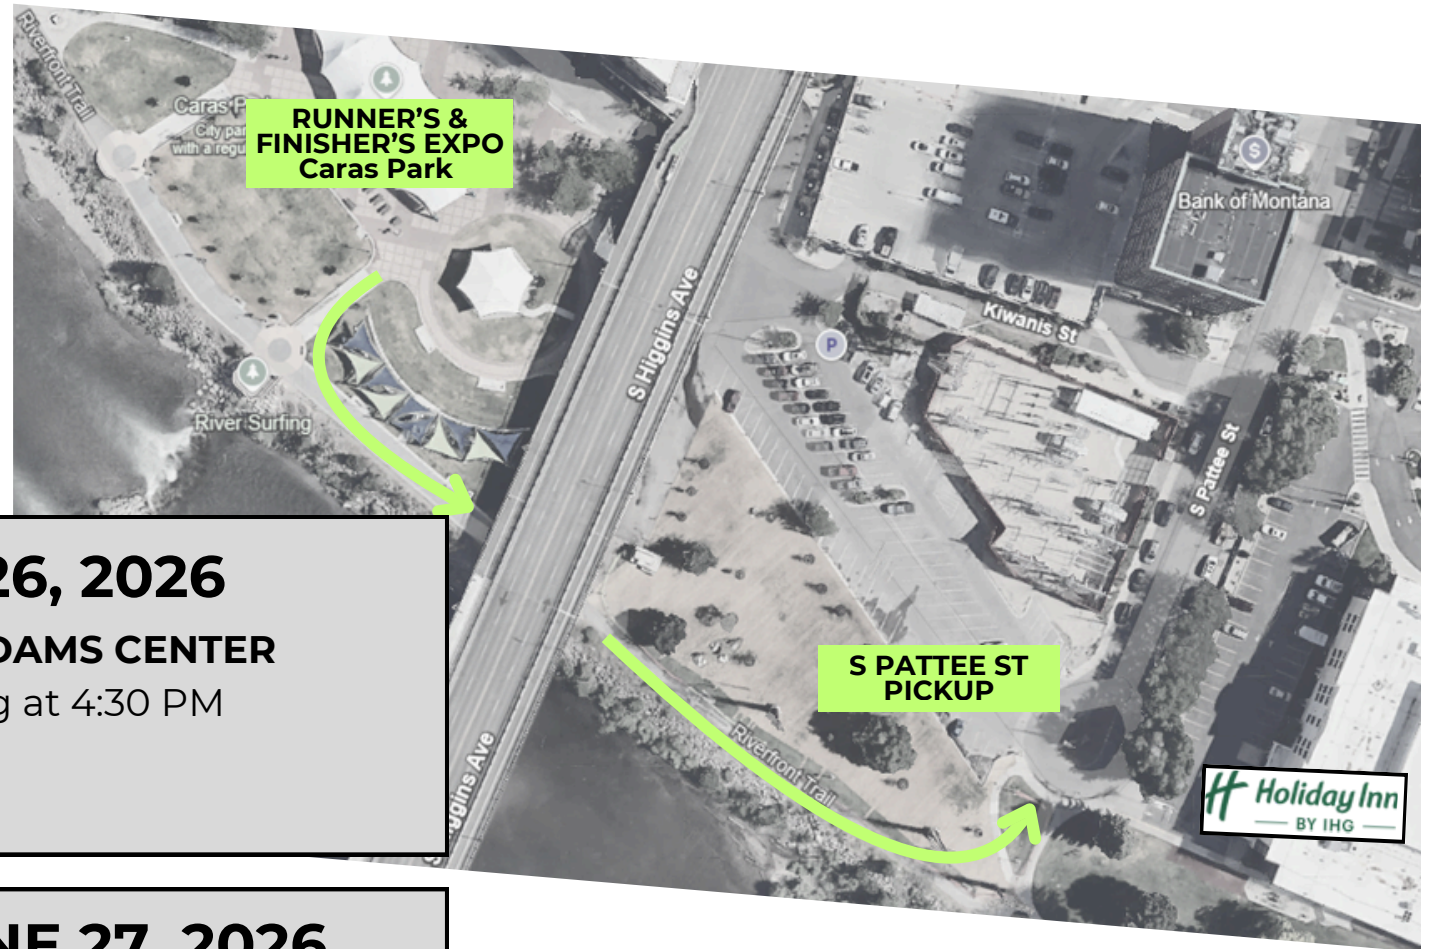

# ALL SHUTTLE **PICKUPS** RETURN TO PARKING

Adjacent to Holiday Inn | South Pattee Ave & River Front Trail

## FRIDAY, JUNE 26, 2026

→ RETURNING TO **ADAMS CENTER**  
Every 15 minutes starting at 4:30 PM  
Last Bus: 8:00 PM

## SATURDAY, JUNE 27, 2026

→ RETURNING TO **ADAMS CENTER**  
Every 15 minutes starting at 8:30 AM  
Last Bus: 4:00 PM